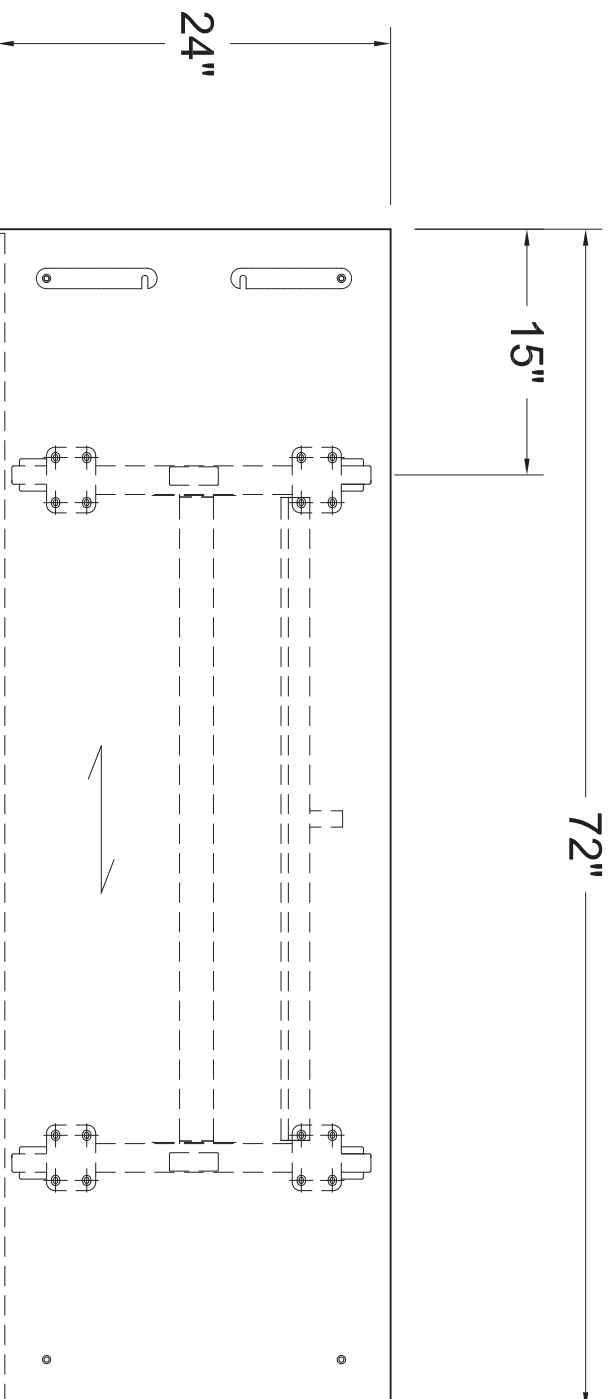

**PLAN VIEW**

**72" x 24" METRONOME FLIP TOP TABLE**

THIS DRAWING IS CONFIDENTIAL AND PROPRIETARY. NO PART OF THIS DRAWING MAY BE COPIED, DISCLOSED TO ANY THIRD PARTY OR USED FOR ANY PURPOSE WITHOUT THE EXPRESS WRITTEN AUTHORIZATION OF NIENKAMPER FURNITURE & ACCESSORIES